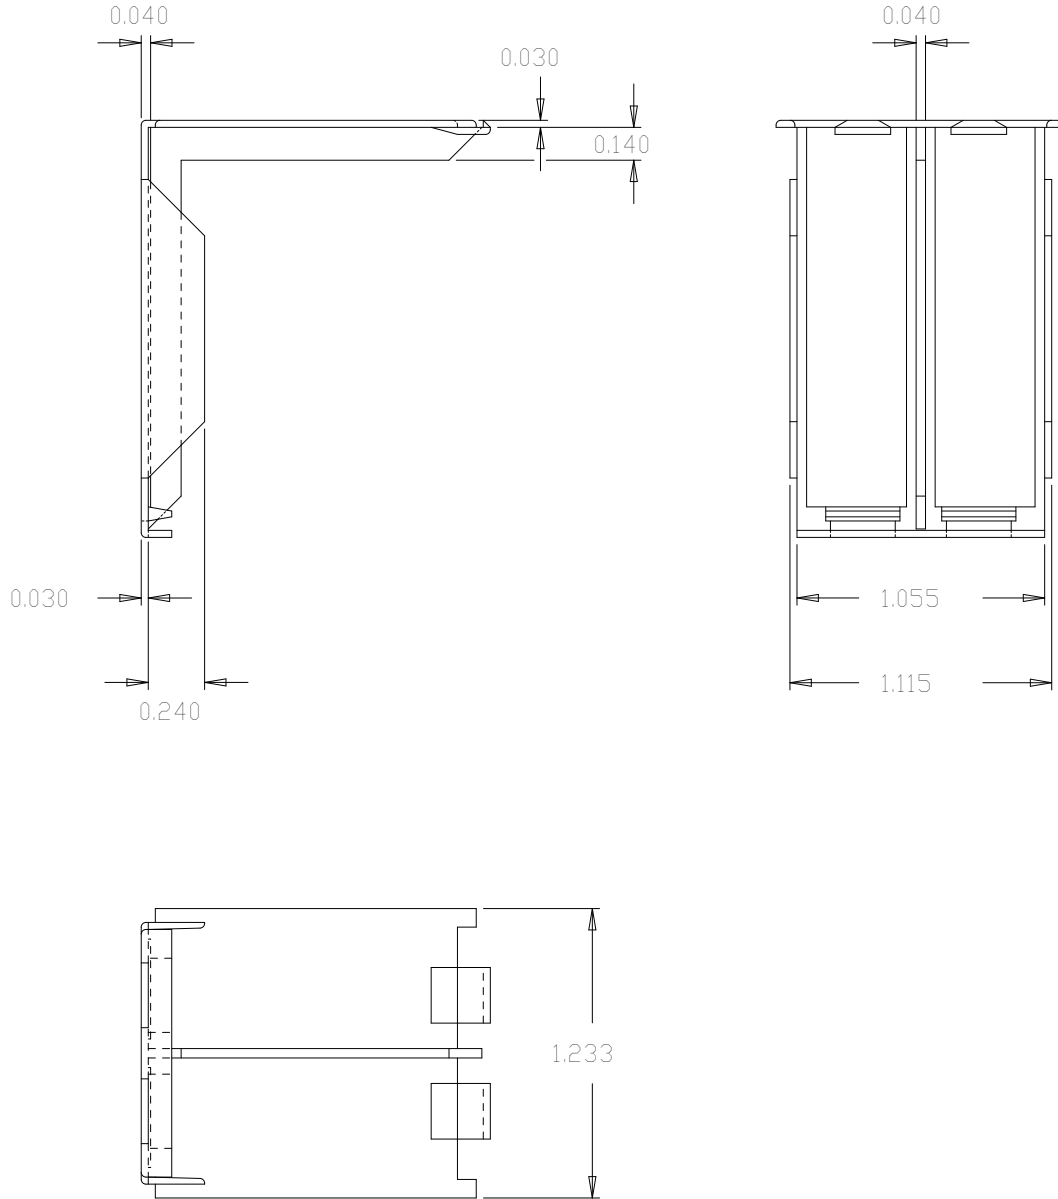

Part No. A03575

35 x 3/4" 'A' Range Extra Wide
Full Insulation Cover

Dimensions in inches.